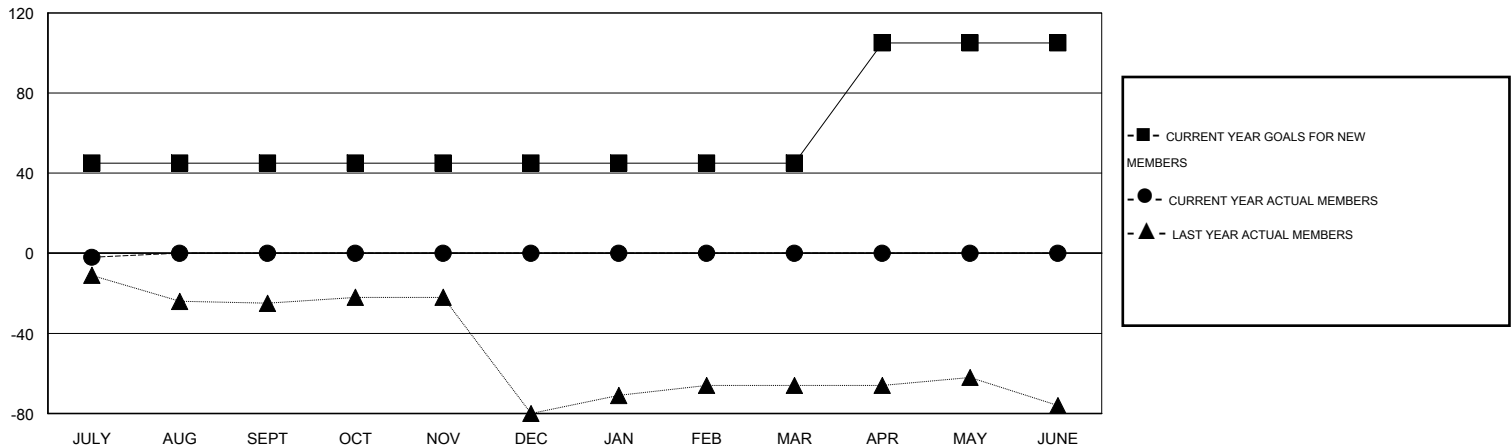

MONTHLY MEMBERSHIP PROGRESS REPORT

District 130

Results as of: 7/31/2014

GMT: MIKLOS HORVATH

LOCATION BULGARIA

GMT CA 4

Clubs					Members				
RESULTS FOR 2014-2015					RESULTS FOR 2014-2015				
QUARTER	NEW CLUB GOAL	ACTUAL NEW CLUBS	ACTUAL DROPPED CLUBS	ACTUAL NET GAIN/LOSS	QUARTER	NEW MEMBER GOAL	ACTUAL TOTAL MEMBERS ADDED	ACTUAL DROPPED MEMBERS	ACTUAL NET GAIN/LOSS
JULY/AUG/SEPT	2	0	0	0	JULY/AUG/SEPT	45	4	6	-2
OCT/NOV/DEC	0	0	0	0	OCT/NOV/DEC	0	0	0	0
JAN/FEB/MAR	0	0	0	0	JAN/FEB/MAR	0	0	0	0
APR/MAY/JUNE	2	0	0	0	APR/MAY/JUNE	60	0	0	0

GOALS AND ACTUAL NEW CLUBS CUMULATIVE

GOALS AND ACTUAL MEMBERS CUMULATIVE

DROPPED CLUBS: 0	3 CLUBS OF 46 ADDED 1 OR MORE NEW MEMBERS	<u>GENDER DISTRIBUTION</u>	
<u>DROPPED MEMBERS</u>		MALE	530 (56.32%)
DECEASED	CLICK HERE FOR HEALTH ASSESSMENT DATA	FEMALE	411 (43.68%)
CLUB CANCELLED		FAMILY UNIT MEMBERS	59
OTHER		HEAD OF HOUSEHOLD	29
TOTAL		NON-HEAD OF HOUSEHOLD	30