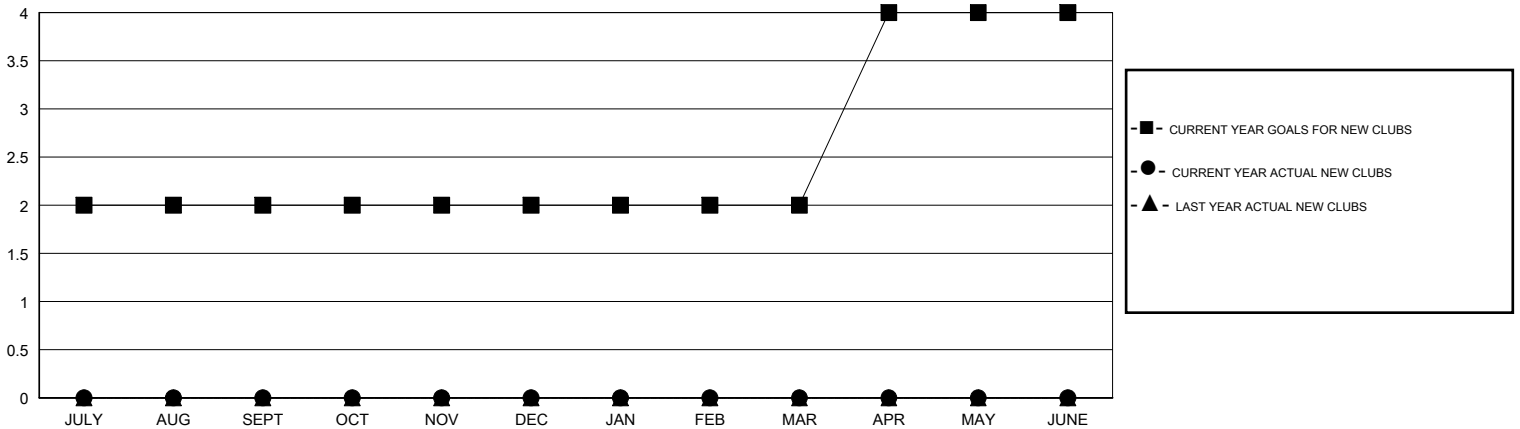

MONTHLY MEMBERSHIP PROGRESS REPORT

District 130

Results as of: 7/31/2014

GMT: MIKLOS HORVATH

LOCATION BULGARIA

GMT CA 4

Clubs					Members				
RESULTS FOR 2014-2015					RESULTS FOR 2014-2015				
QUARTER	NEW CLUB GOAL	ACTUAL NEW CLUBS	ACTUAL DROPPED CLUBS	ACTUAL NET GAIN/LOSS	QUARTER	NEW MEMBER GOAL	ACTUAL TOTAL MEMBERS ADDED	ACTUAL DROPPED MEMBERS	ACTUAL NET GAIN/LOSS
JULY/AUG/SEPT	2	0	0	0	JULY/AUG/SEPT	45	4	6	-2
OCT/NOV/DEC	0	0	0	0	OCT/NOV/DEC	0	0	0	0
JAN/FEB/MAR	0	0	0	0	JAN/FEB/MAR	0	0	0	0
APR/MAY/JUNE	2	0	0	0	APR/MAY/JUNE	60	0	0	0

GOALS AND ACTUAL NEW CLUBS CUMULATIVE

GOALS AND ACTUAL MEMBERS CUMULATIVE

DROPPED CLUBS: 0	3 CLUBS OF 46 ADDED 1 OR MORE NEW MEMBERS	<u>GENDER DISTRIBUTION</u>	
<u>DROPPED MEMBERS</u>		MALE	530 (56.32%)
DECEASED	CLICK HERE FOR HEALTH ASSESSMENT DATA	FEMALE	411 (43.68%)
CLUB CANCELLED		FAMILY UNIT MEMBERS	59
OTHER		HEAD OF HOUSEHOLD	29
TOTAL		NON-HEAD OF HOUSEHOLD	30